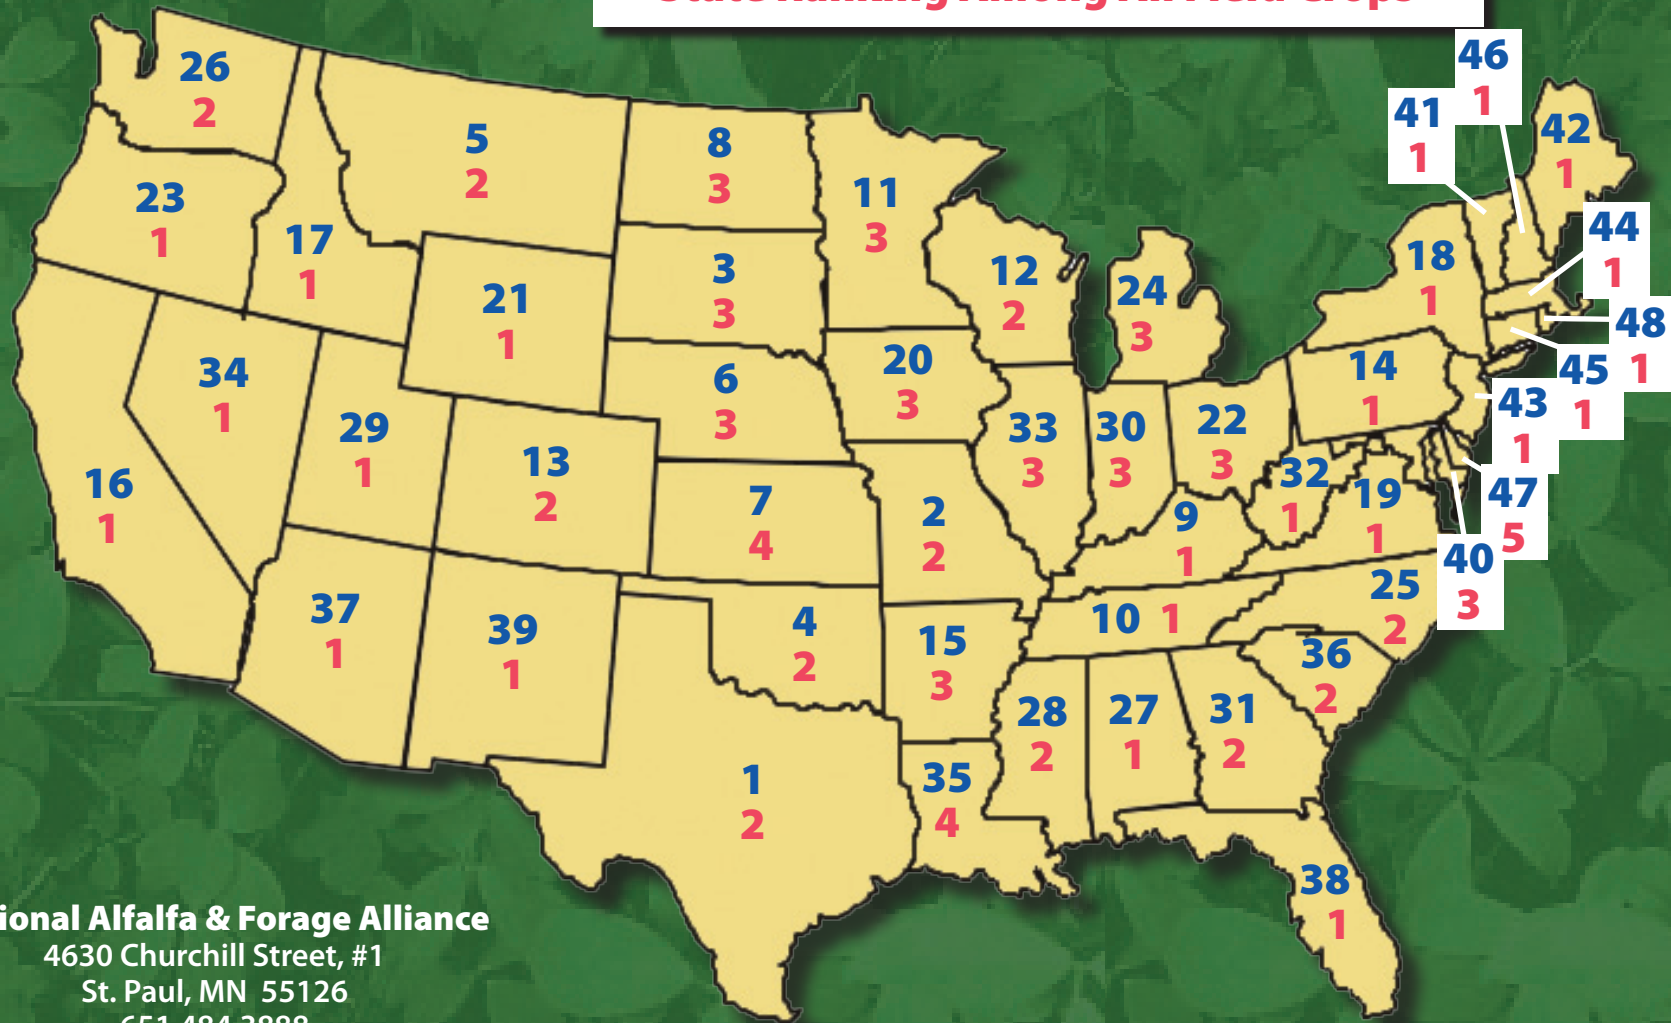

Forage Production Acreage

National Ranking
State Ranking Among All Field Crops

National Alfalfa & Forage Alliance

4630 Churchill Street, #1

St. Paul, MN 55126

651.484.3888

nafa@comcast.net

Source: USDA-NASS 2010